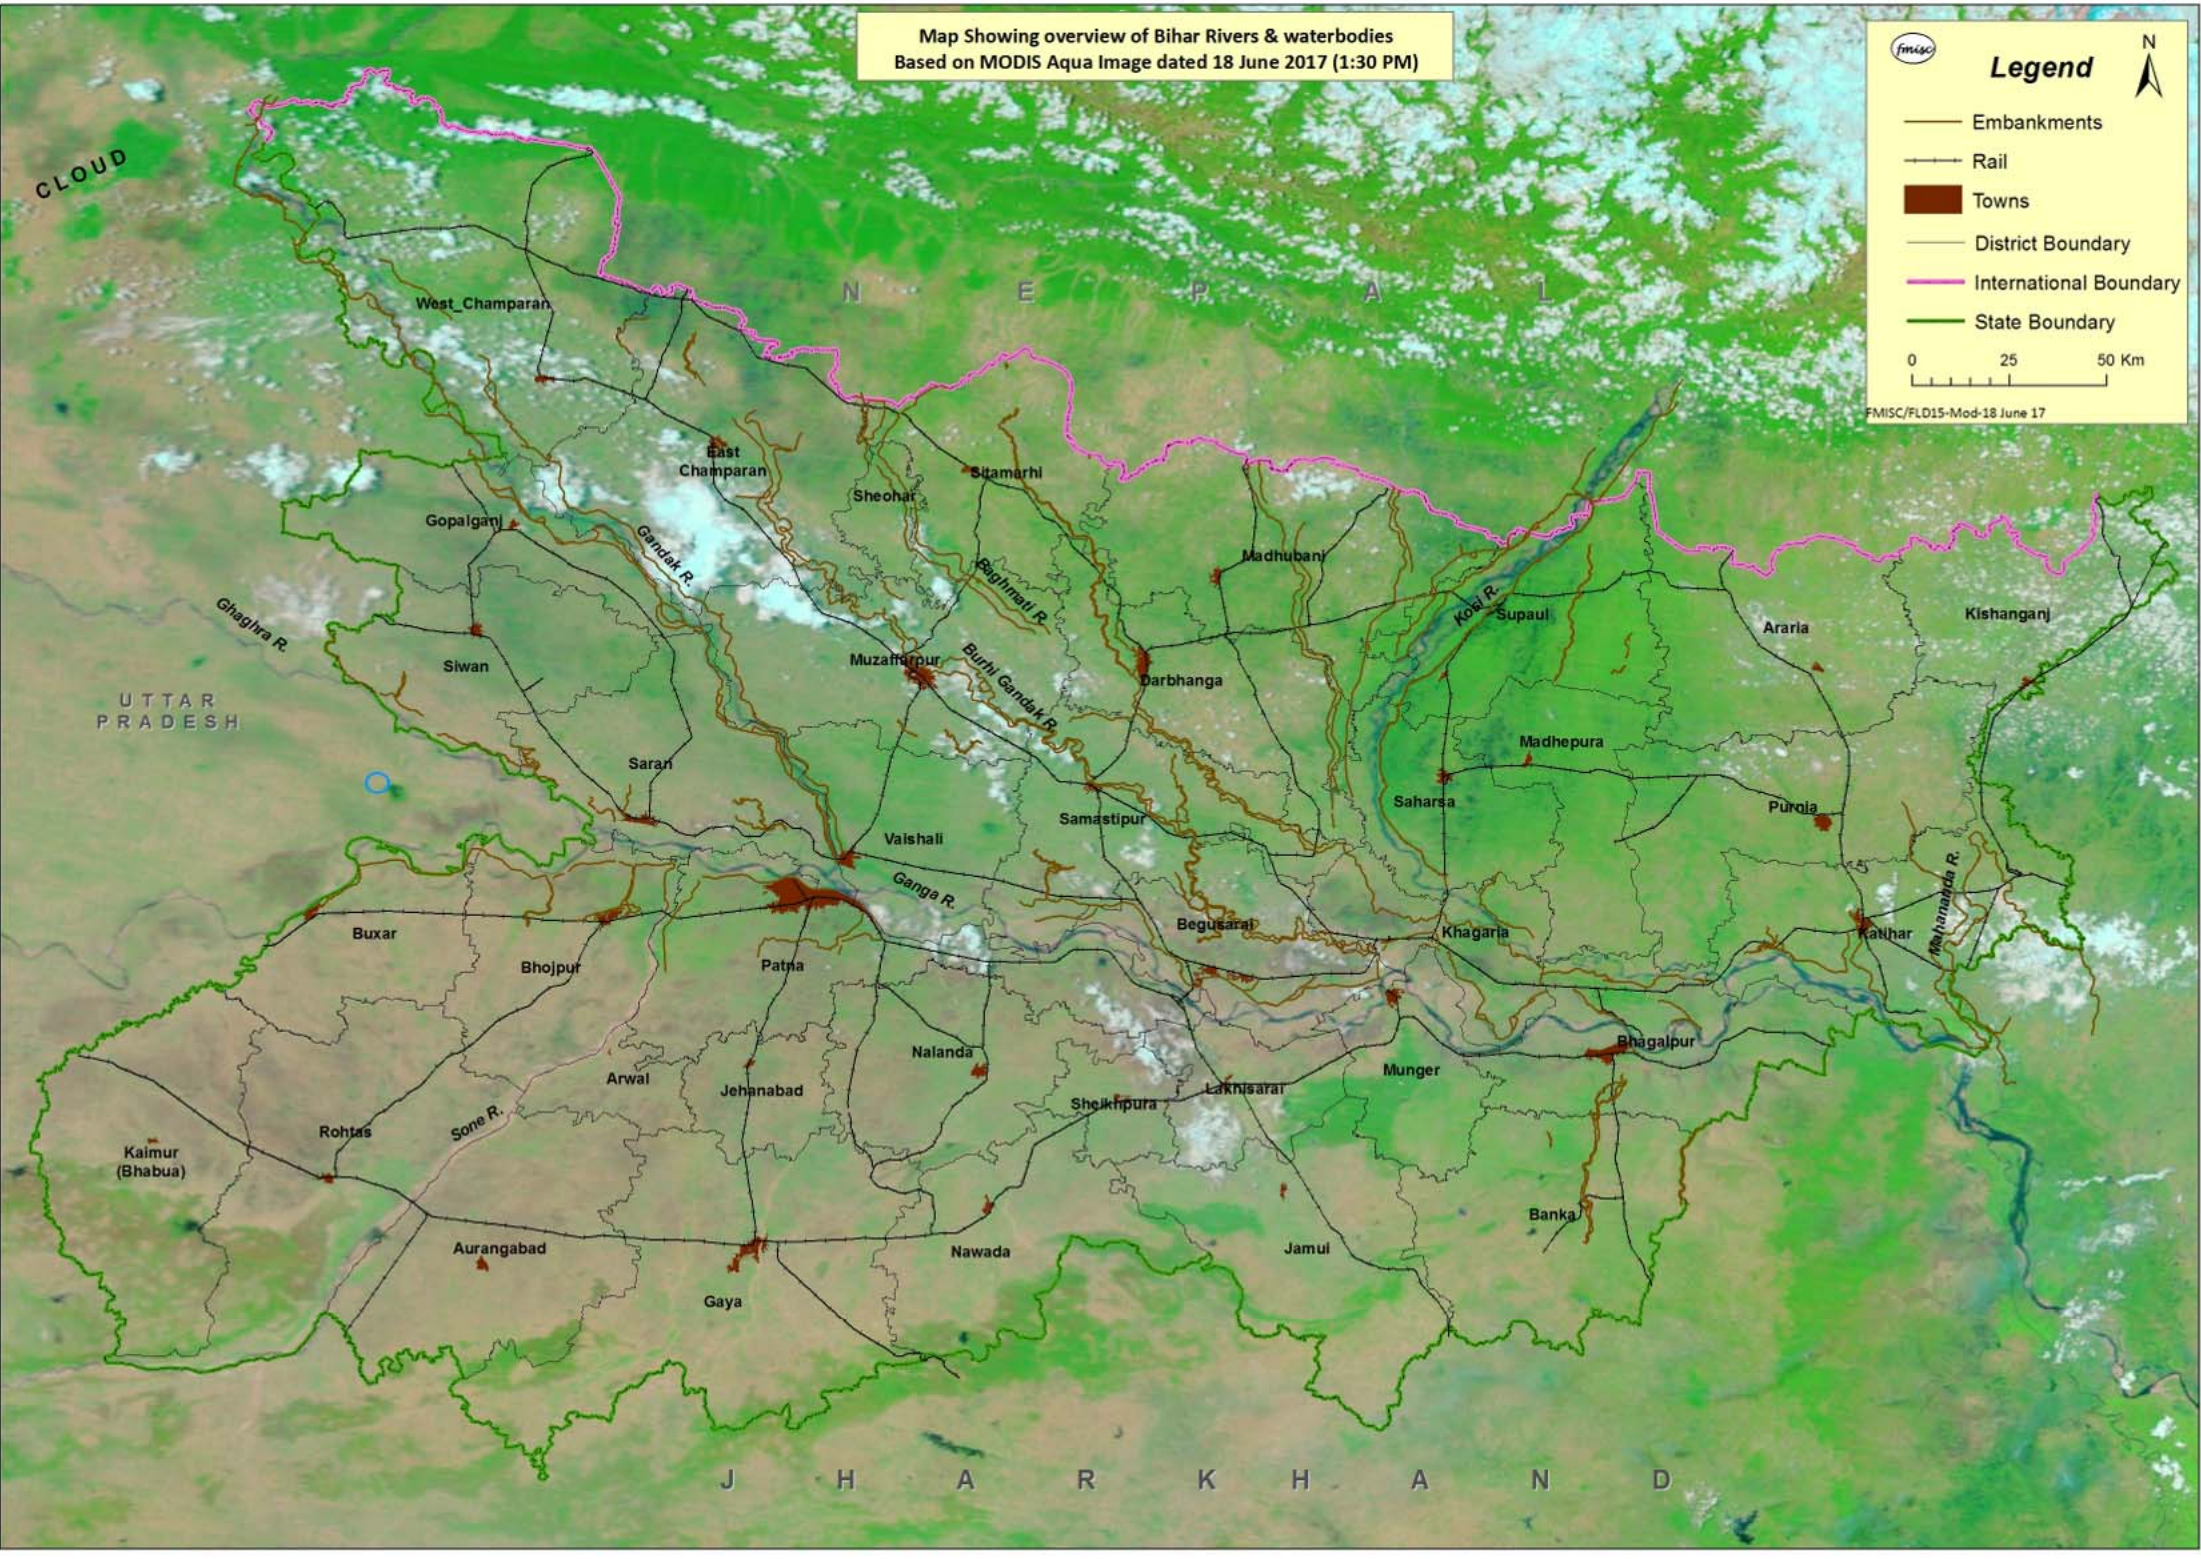

Map Showing overview of Bihar Rivers & waterbodies
Based on MODIS Aqua Image dated 18 June 2017 (1:30 PM)

Legend

- Embankments
- Rail
- Towns
- District Boundary
- International Boundary
- State Boundary

FMIS/FLD15-Mod-18 June 17

CLOUD

N E P A L

UTTAR
PRADESH

J H A R K H A N D